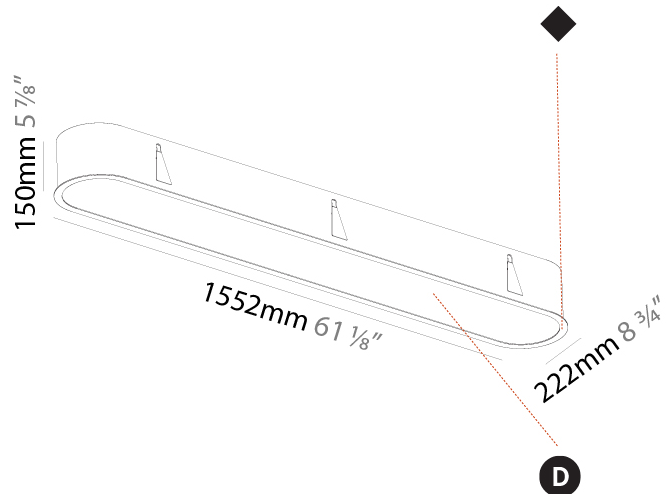

PHYSICAL

Shape: Oval
Length (mm): 1552
Length (in): 61 1/8
Width (mm): 222
Width (in): 8 3/4
Depth (mm): 150
Depth (in): 5 7/8
Ceiling Thickness (mm): 10 / 12.5 / 15 / 25
Ceiling Thickness (in): 3/8 or 1/2 or 9/16 or 1
Min. Recessing Depth (mm): 160
Min. Recessing Depth (in): 6 5/16
Light Distribution: Direct
Weight (kg): 8.895
Weight (lbs): 19.57
Diffuser: PMMA - Opal or Micro-Prism
Fixture Finish: SSR / BKV / CWI / CRY / HAB / LAG / UFT / ITA / RUA / RUR / MIC / FTG / MYG / TWT / LOD / PUS / FRO / FUP / KIA / POP / BLS / SPG / MEY / GOH / GUM / CHC / COM / ABZ / JAG / OBR / MOS / ROR
Fixture Material: Extruded Aluminum / Steel
Cut-out Measurements: 1535mm / 60 7/16" x 205mm / 8 1/16"

ELECTRICAL

Lamp Type: LED (Zhaga Standard)
Input Wattage (W): 52.8
Total Output Wattage (W): 45
Dimming: Tri-Mode (Non-Dimming and Phase Dimming (120Vac only) and 0-10V Dimming)
Driver Included: Yes
Driver Location: Integrated
Driver Type: Constant Current - Universal
Driver Class: Class 2
Input Voltage (V): 120 - 277
Constant Current (MA): 500

LED

Color Temperature (°K): 3000 / 3500 / 4000
Max. Delivered Lumen (lm): 3570 / 3842 / 3920
CRI: >80 CRI
Lamp Life (hrs): 50000

OPTICAL

RATINGS AND CERTIFICATIONS

Certified By: Certified for North American Standards
IP rating: IP20

PROJECT
TYPE
SPECIFIER
QUANTITY
DATE