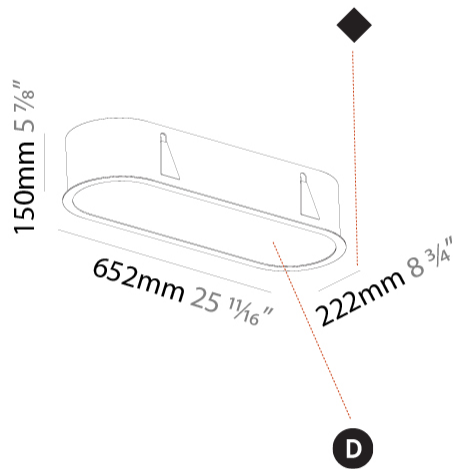

GENERAL

Series: Smoothy
Subseries: Smoothline
Brand: Prolicht
Division: Architectural
Mounting Type: Recessed
Mounting Location: Ceiling
Subcategory: Ambient

PHYSICAL

Shape: Oval
Length (mm): 652
Length (in): 25 11/16
Width (mm): 222
Width (in): 8 3/4
Depth (mm): 150
Depth (in): 5 7/8
Ceiling Thickness (mm): 10 / 12.5 / 15 / 25
Ceiling Thickness (in): 3/8 or 1/2 or 9/16 or 1
Min. Recessing Depth (mm): 160
Min. Recessing Depth (in): 6 5/16
Light Distribution: Direct
Weight (kg): 4.033
Weight (lbs): 8.87
Diffuser: PMMA - Opal or Micro-Prism
Fixture Finish: SSR / BKV / CWI / CRY / HAB / LAG / UFT / ITA / RUA / RUR / MIC / FTG / MYG / TWT / LOD / PUS / FRO / FUP / KIA / POP / BLS / SPG / MEY / GOH / GUM / CHC / COM / ABZ / JAG / OBR / MOS / ROR
Fixture Material: Extruded Aluminum / Steel
Cut-out Measurements: 635mm / 25" x 205mm / 8 1/16"

ELECTRICAL

Lamp Type: LED (Zhaga Standard)
Input Wattage (W): 21
Total Output Wattage (W): 18
Dimming: Tri-Mode (Non-Dimming and Phase Dimming (120Vac only) and 0-10V Dimming)
Driver Included: Yes
Driver Location: Integrated
Driver Type: Constant Current - Universal
Driver Class: Class 2
Input Voltage (V): 120 - 277
Constant Current (MA): 500

LED

Color Temperature (°K): 3000 / 3500 / 4000
Max. Delivered Lumen (lm): 1430 / 1539 / 1570
CRI: >80 CRI
Lamp Life (hrs): 50000

OPTICAL

RATINGS AND CERTIFICATIONS

Certified By: Certified for North American Standards
IP rating: IP20